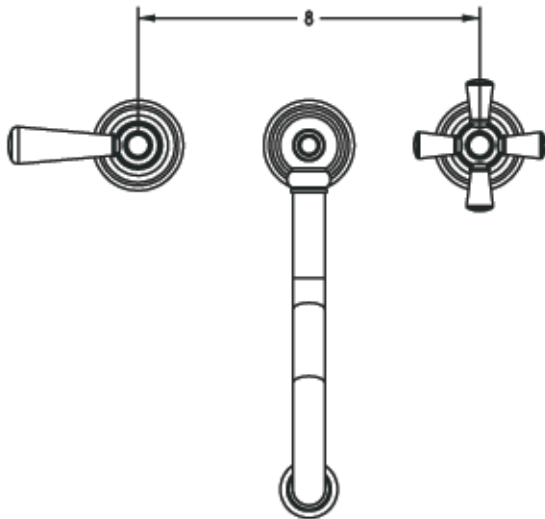

**waterdecor**

**Lenox**  
**09901-080**

Lavatory Set  
with clicdecor™ Technology

*This all new faucet line has tremendous presence and a stately look with the correct proportions to look fantastic in any bath. Of course, it is manufactured with the highest of quality, as you have come to expect from **waterdecor**.*

**See Reverse for Product Specifications**

## Lenox 09901-080

### Lenox Lavatory Set

Item # 09901-080

- Made of New Lead-Free Material (CA Health & Saf. Code, § 116875)
- 1.5 Gallons Per Minute
- Available in all Finishes
- Easy Installation with clicdecor™ Technology
- Quick-Connect Stainless Steel Supply Hoses Included
- German Ceramic Disc Cartridges