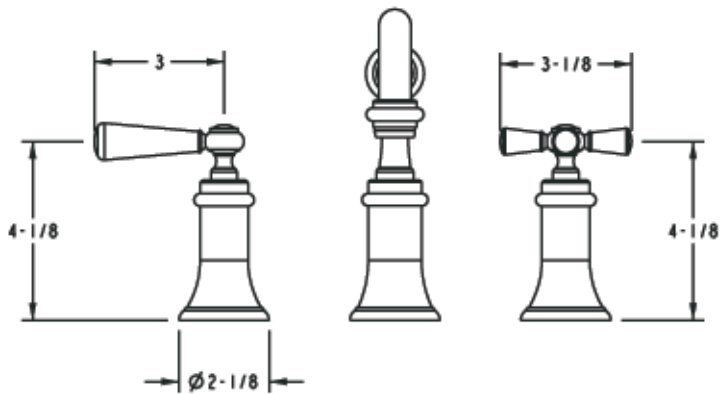

Lenox 09901-080

Lenox Lavatory Set

Item # 09901-080

- Made of New Lead-Free Material (CA Health & Saf. Code, § 116875)
- 1.5 Gallons Per Minute
- Available in all Finishes
- Easy Installation with clicdecor™ Technology
- Quick-Connect Stainless Steel Supply Hoses Included
- German Ceramic Disc Cartridges