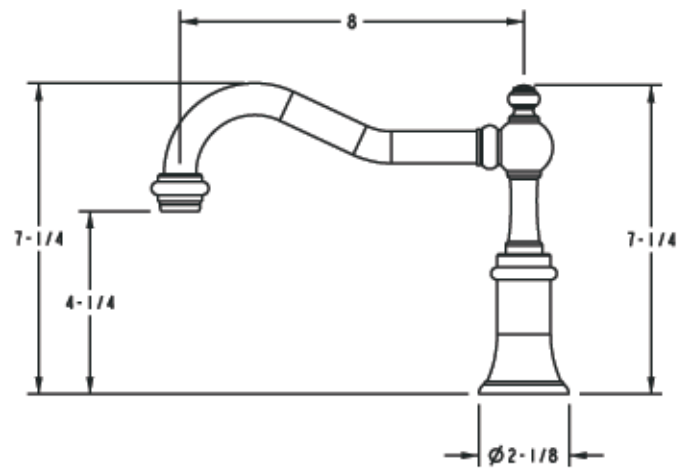

**waterdecor**

**Lenox**  
**09901-080**

Lavatory Set  
with clicdecor™ Technology

*This all new faucet line has tremendous presence and a stately look with the correct proportions to look fantastic in any bath. Of course, it is manufactured with the highest of quality, as you have come to expect from **waterdecor**.*

**See Reverse for Product Specifications**

### Lenox Lavatory Set

Item # 09901-080

- Made of New Lead-Free Material (CA Health & Saf. Code, § 116875)
- 1.5 Gallons Per Minute
- Available in all Finishes
- Easy Installation with clicdecor™ Technology
- Quick-Connect Stainless Steel Supply Hoses Included
- German Ceramic Disc Cartridges