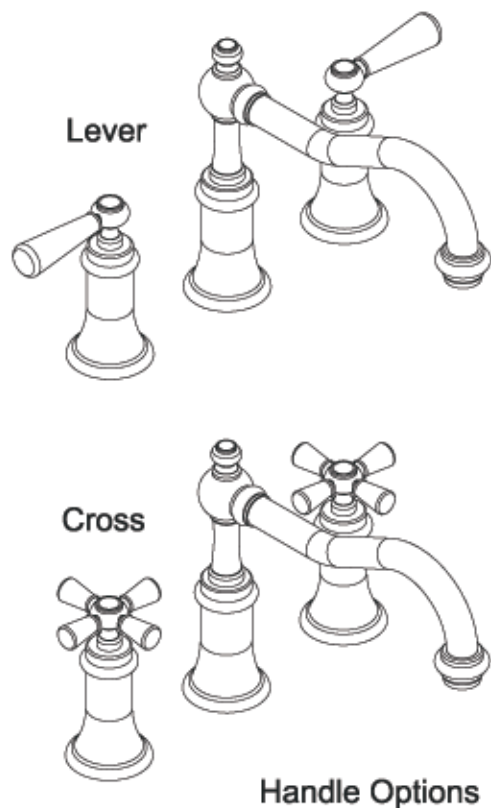

**waterdecor**

**Lenox**  
**09901-080**

Lavatory Set  
with clicdecor™ Technology

*This all new faucet line has tremendous presence and a stately look with the correct proportions to look fantastic in any bath. Of course, it is manufactured with the highest of quality, as you have come to expect from **waterdecor**.*

**See Reverse for Product Specifications**

## Lenox 09901-080

### Lenox Lavatory Set

Item # 09901-080

- Made of New Lead-Free Material (CA Health & Saf. Code, § 116875)
- 1.5 Gallons Per Minute
- Available in all Finishes
- Easy Installation with clicdecor™ Technology
- Quick-Connect Stainless Steel Supply Hoses Included
- German Ceramic Disc Cartridges