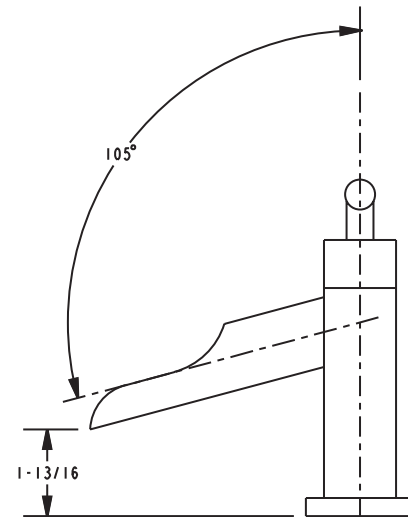

**By Popular Demand**

We have created this beautiful open trough water-feature version of our **Bridge Line**.

Lavatory Faucet available in **4 heights**.

**Also available:**

Deck Mount Tub Filler  
Free Standing Tub Filler

**Available in all finishes,** including our newest finish, Platinum Matte.

**See Reverse  
for Product  
Specifications**

Pictured: Bridge Cascade 8" Widespread Lavatory Faucet 03302-095

- All Lavatories 1.5 gallons per minute
- Lavatory Heights:
  - 7" Standard Height- 095
  - 8-1/4" Tall- 295
  - 10-1/4" Tallest -395
  - 14-7/16" Grand Bridge- 495
- Wall Mount Lavatory-075
- Deck Mount Tub Filler- 255
- Free Standing Tub Filler-695
- Specifications available on our website [www.waterdecor.com](http://www.waterdecor.com) or contact Customer Service at 1-877-222-9644