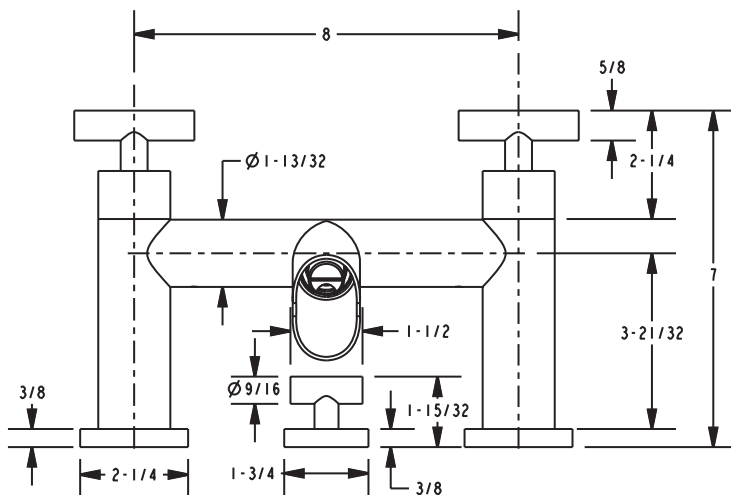

**By Popular Demand**

We have created this beautiful open trough water-feature version of our **Bridge Line**.

Lavatory Faucet available in **4 heights**.

**Also available:**

Deck Mount Tub Filler  
Free Standing Tub Filler

**Available in all finishes,** including our newest finish, Platinum Matte.

**See Reverse  
for Product  
Specifications**

Pictured: Bridge Cascade 8" Widespread Lavatory Faucet 03302-095

- All Lavatories 1.5 gallons per minute
- Lavatory Heights:
  - 7" Standard Height- 095
  - 8-1/4" Tall- 295
  - 10-1/4" Tallest -395
  - 14-7/16" Grand Bridge- 495
- Wall Mount Lavatory-075
- Deck Mount Tub Filler- 255
- Free Standing Tub Filler-695
- Specifications available on our website [www.waterdecor.com](http://www.waterdecor.com) or contact Customer Service at 1-877-222-9644