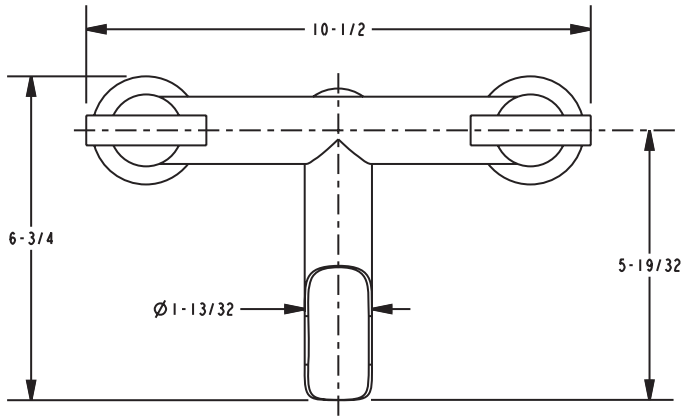

**By Popular Demand**

We have created this beautiful open trough water-feature version of our **Bridge Line**.

Lavatory Faucet available in **4 heights**.

**Also available:**

Deck Mount Tub Filler  
Free Standing Tub Filler

**Available in all finishes,** including our newest finish, Platinum Matte.

**See Reverse  
for Product  
Specifications**

Pictured: Bridge Cascade 8" Widespread Lavatory Faucet 03302-095

- All Lavatories 1.5 gallons per minute
- Lavatory Heights:
  - 7" Standard Height- 095
  - 8-1/4" Tall- 295
  - 10-1/4" Tallest -395
  - 14-7/16" Grand Bridge- 495
- Wall Mount Lavatory-075
- Deck Mount Tub Filler- 255
- Free Standing Tub Filler-695
- Specifications available on our website [www.waterdecor.com](http://www.waterdecor.com) or contact Customer Service at 1-877-222-9644